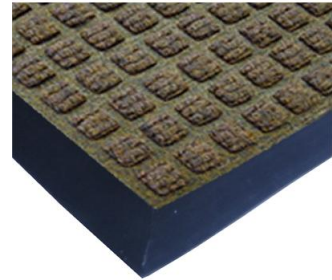

Item Code: SM375

Other sizes and colours to special order.
Cut lengths to order.

All recommendations and information contained in this specification sheet are to the best of our knowledge correct. Since conditions of service are beyond our control, users must satisfy themselves that the products are suitable for the intended use. No warranty is given or implied in respect of information or recommendations or that any use of products will infringe rights belonging to other parties. In any event or occurrence our liability is limited to the invoice value of our goods delivered to you. We reserve the right to change product design and properties without notice.

Stock Roll Sizes	Weight	Specifications	Values
[m x m x mm]	[kg/M2]	[compound]	[typical]
Blue		Colour:	Blue / Brown / Charcoal
0.61m x 0.91m		Compound:	N/A
0.91m x 1.52m		Hardness [Shore A]:	N/A
Brown		Density [SG]:	N/A
0.61m x 0.91m		Tensile Strength: [MPA]	N/A
0.91m x 1.52m		Elongation [min]:	N/A
Charcoal		Abrasion Resistance [mm³]	N/A
0.61m x 0.91m		Minimum Temperture	N/A
0.91m x 1.52m		Maximum Temperture	N/A
1.22m x 1.80m			

metro seal a division of Accrasystem Limited

Units 28 & 30, Purdeys Way, Purdeys Industrial Estate, Rochford, Essex SS4 1ND UK

tel: 01702 548800 fax: 01702 549966 email: sales@metroseal.co.uk